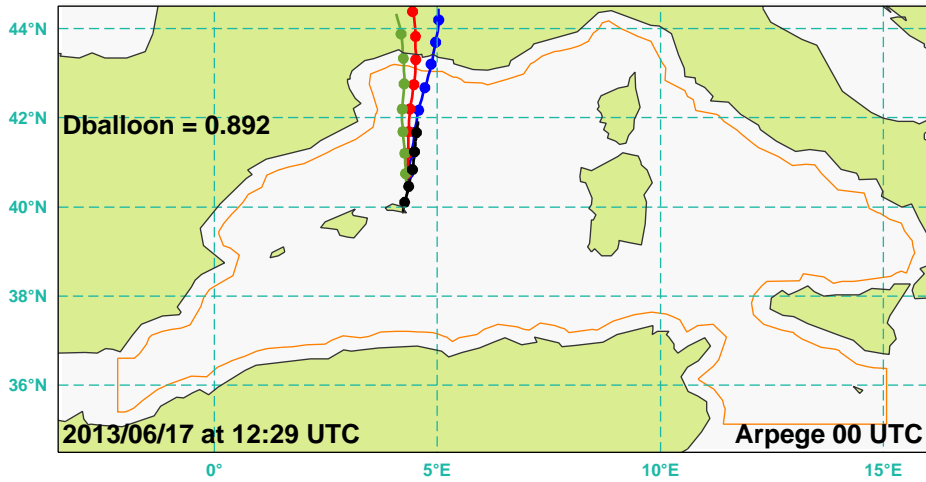

Dots every hours

BLPB B72 trajectory

Balloon Density= Dballoon-0.025

Balloon Density= Dballoon

Balloon Density= Dballoon+0.025

+ Limits of flight domain

Dots every hours

BLPB B72 trajectory

Balloon Density= Dballoon-0.025

Balloon Density= Dballoon

Balloon Density= Dballoon+0.025

+ Limits of flight domain

Dots every hours

BLPB B72 trajectory

Balloon Density= Dballoon-0.025

Balloon Density= Dballoon

Balloon Density= Dballoon+0.025

+ Limits of flight domain

Dots every hours

BLPB B72 trajectory

Balloon Density= Dballoon-0.025

Balloon Density= Dballoon

Balloon Density= Dballoon+0.025

+ Limits of flight domain