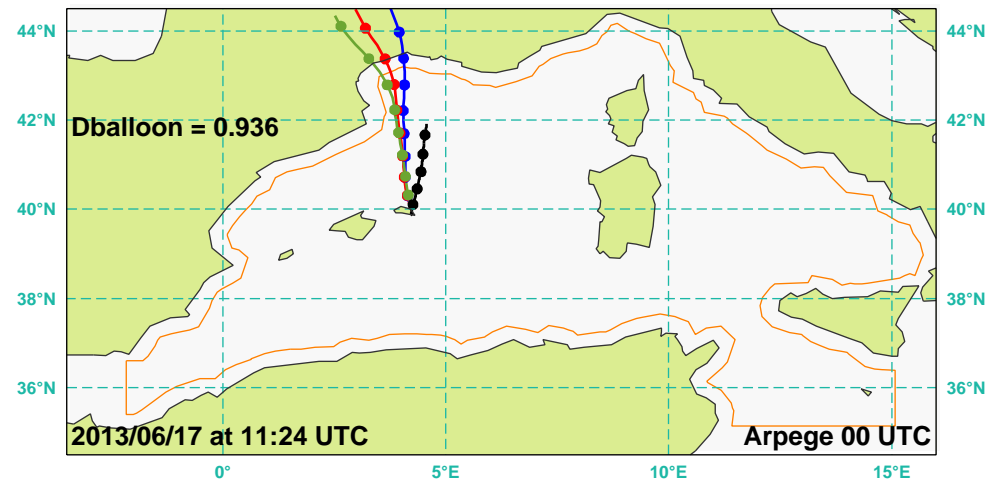

Dots every hours

BLPB B72 trajectory

Balloon Density= Dballoon-0.025

Balloon Density= Dballoon

Balloon Density= Dballoon+0.025

+ Limits of flight domain

Dots every hours

BLPB B72 trajectory

Balloon Density= Dballoon-0.025

Balloon Density= Dballoon

Balloon Density= Dballoon+0.025

+ Limits of flight domain

Dots every hours

BLPB B72 trajectory

Balloon Density= Dballoon-0.025

Balloon Density= Dballoon

Balloon Density= Dballoon+0.025

+ Limits of flight domain

Dots every hours

BLPB B72 trajectory

Balloon Density= Dballoon-0.025

Balloon Density= Dballoon

Balloon Density= Dballoon+0.025

+ Limits of flight domain