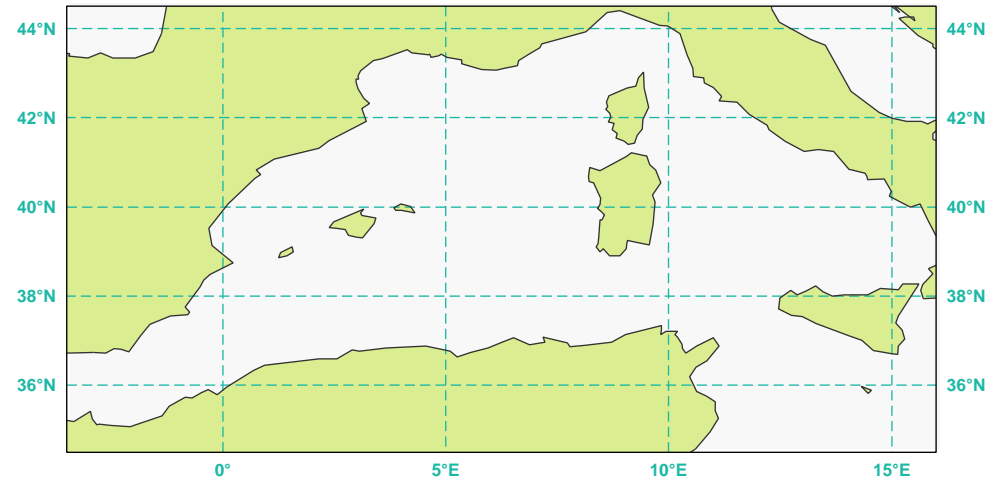

Dots every hours

BLPB B72 trajectory

Balloon Density= Dballoon-0.025

Balloon Density= Dballoon

Balloon Density= Dballoon+0.025

+ Limits of flight domain

Dots every hours

BLPB B72 trajectory

Balloon Density= Dballoon-0.025

Balloon Density= Dballoon

Balloon Density= Dballoon+0.025

+ Limits of flight domain

Dots every hours

BLPB B72 trajectory

Balloon Density= Dballoon-0.025

Balloon Density= Dballoon

Balloon Density= Dballoon+0.025

+ Limits of flight domain

Dots every hours

BLPB B72 trajectory

Balloon Density= Dballoon-0.025

Balloon Density= Dballoon

Balloon Density= Dballoon+0.025

+ Limits of flight domain