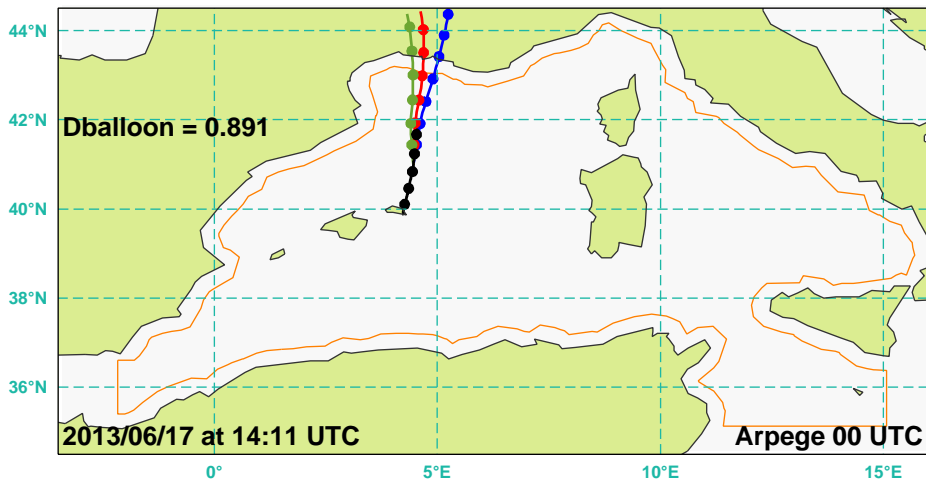

Dots every hours

BLPB B72 trajectory

Balloon Density= Dballoon-0.025

Balloon Density= Dballoon

Balloon Density= Dballoon+0.025

+ Limits of flight domain

Dots every hours

BLPB B72 trajectory

Balloon Density= Dballoon-0.025

Balloon Density= Dballoon

Balloon Density= Dballoon+0.025

+ Limits of flight domain

Dots every hours

BLPB B72 trajectory

Balloon Density= Dballoon-0.025

Balloon Density= Dballoon

Balloon Density= Dballoon+0.025

+ Limits of flight domain

Dots every hours

BLPB B72 trajectory

Balloon Density= Dballoon-0.025

Balloon Density= Dballoon

Balloon Density= Dballoon+0.025

+ Limits of flight domain