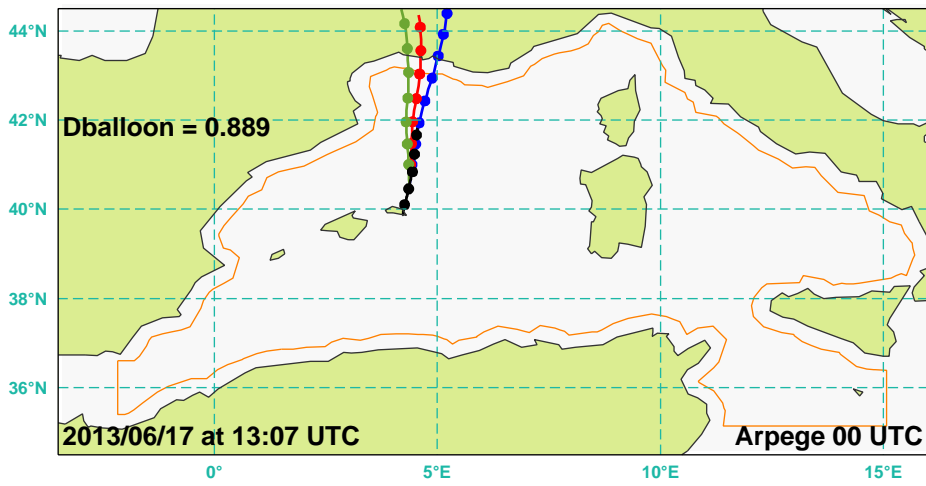

Dots every hours

BLPB B72 trajectory

Balloon Density= Dballoon-0.025

Balloon Density= Dballoon

Balloon Density= Dballoon+0.025

+ Limits of flight domain

Dots every hours

BLPB B72 trajectory

Balloon Density= Dballoon-0.025

Balloon Density= Dballoon

Balloon Density= Dballoon+0.025

+ Limits of flight domain

Dots every hours

BLPB B72 trajectory

Balloon Density= Dballoon-0.025

Balloon Density= Dballoon

Balloon Density= Dballoon+0.025

+ Limits of flight domain

Dots every hours

BLPB B72 trajectory

Balloon Density= Dballoon-0.025

Balloon Density= Dballoon

Balloon Density= Dballoon+0.025

+ Limits of flight domain