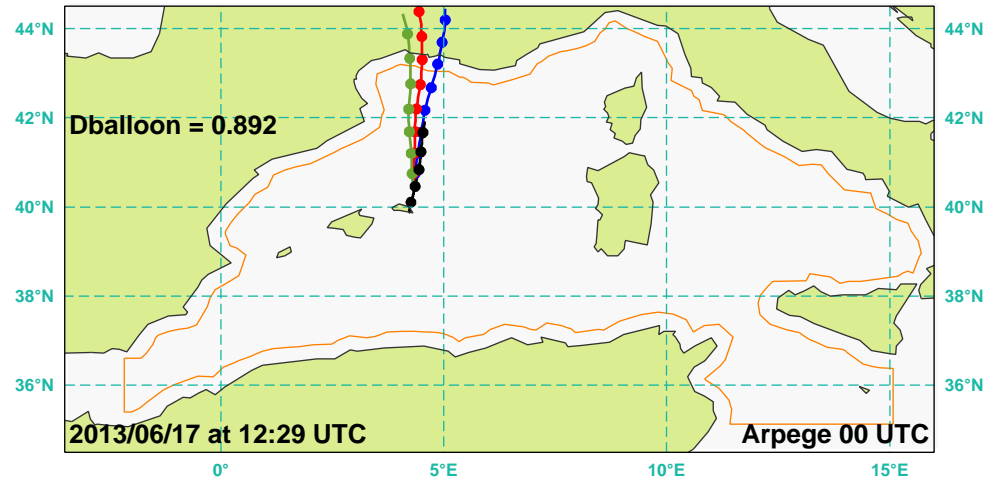

Dots every hours

BLPB B72 trajectory

Balloon Density= Dballoon-0.025

Balloon Density= Dballoon

Balloon Density= Dballoon+0.025

+ Limits of flight domain

Dots every hours

BLPB B72 trajectory

Balloon Density= Dballoon-0.025

Balloon Density= Dballoon

Balloon Density= Dballoon+0.025

+ Limits of flight domain

Dots every hours

BLPB B72 trajectory

Balloon Density= Dballoon-0.025

Balloon Density= Dballoon

Balloon Density= Dballoon+0.025

+ Limits of flight domain

Dots every hours

BLPB B72 trajectory

Balloon Density= Dballoon-0.025

Balloon Density= Dballoon

Balloon Density= Dballoon+0.025

+ Limits of flight domain