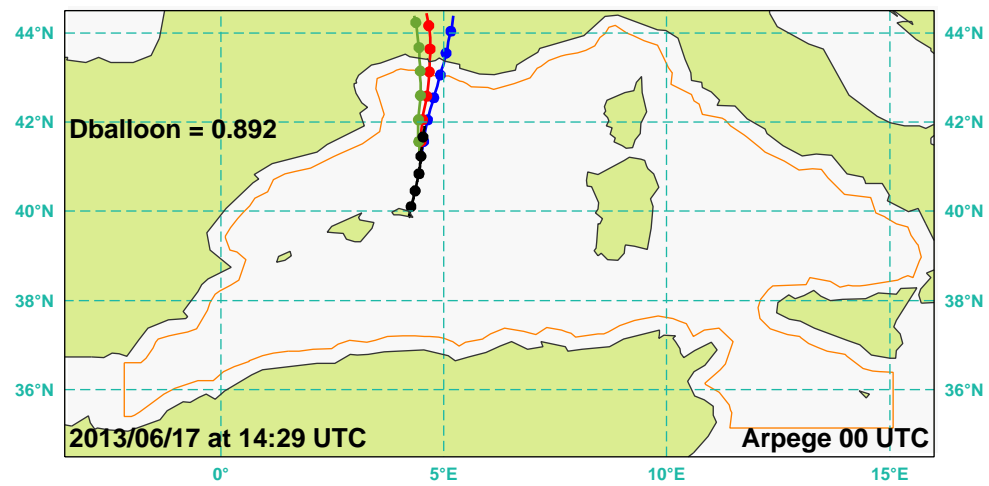

Dots every hours

BLPB B72 trajectory

Balloon Density= Dballoon-0.025

Balloon Density= Dballoon

Balloon Density= Dballoon+0.025

+ Limits of flight domain

Dots every hours

BLPB B72 trajectory

Balloon Density= Dballoon-0.025

Balloon Density= Dballoon

Balloon Density= Dballoon+0.025

+ Limits of flight domain

Dots every hours

BLPB B72 trajectory

Balloon Density= Dballoon-0.025

Balloon Density= Dballoon

Balloon Density= Dballoon+0.025

+ Limits of flight domain

Dots every hours

BLPB B72 trajectory

Balloon Density= Dballoon-0.025

Balloon Density= Dballoon

Balloon Density= Dballoon+0.025

+ Limits of flight domain