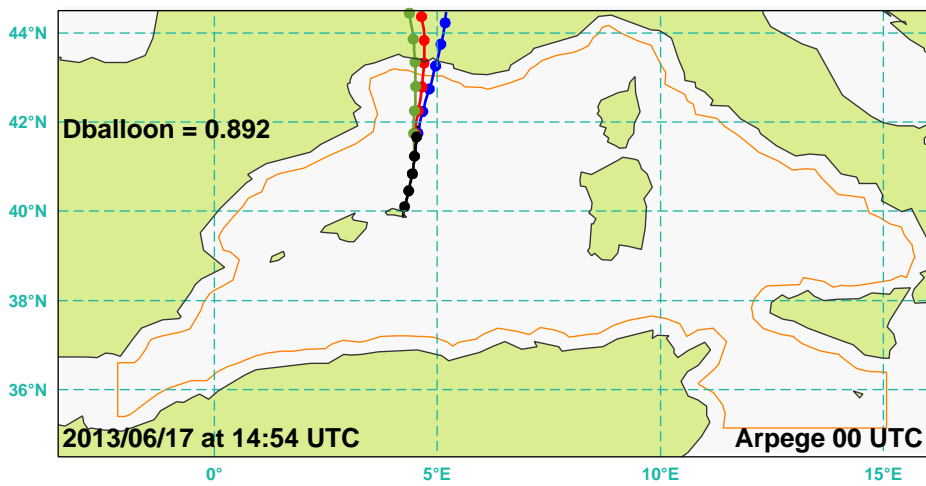

Dots every hours

BLPB B72 trajectory

Balloon Density= Dballoon-0.025

Balloon Density= Dballoon

Balloon Density= Dballoon+0.025

+ Limits of flight domain

Dots every hours

BLPB B72 trajectory

Balloon Density= Dballoon-0.025

Balloon Density= Dballoon

Balloon Density= Dballoon+0.025

+ Limits of flight domain

Dots every hours

BLPB B72 trajectory

Balloon Density= Dballoon-0.025

Balloon Density= Dballoon

Balloon Density= Dballoon+0.025

+ Limits of flight domain

Dots every hours

BLPB B72 trajectory

Balloon Density= Dballoon-0.025

Balloon Density= Dballoon

Balloon Density= Dballoon+0.025

+ Limits of flight domain