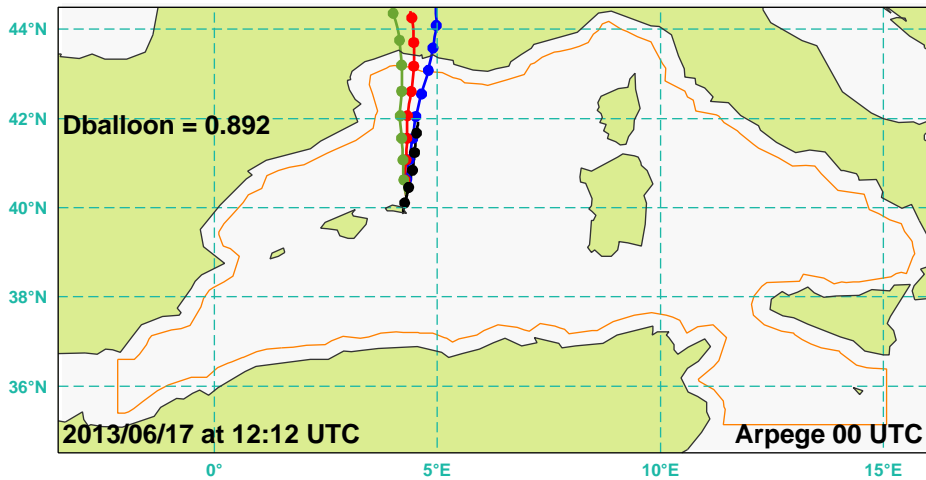

Dots every hours

BLPB B72 trajectory

Balloon Density= Dballoon-0.025

Balloon Density= Dballoon

Balloon Density= Dballoon+0.025

+ Limits of flight domain

Dots every hours

BLPB B72 trajectory

Balloon Density= Dballoon-0.025

Balloon Density= Dballoon

Balloon Density= Dballoon+0.025

+ Limits of flight domain

Dots every hours

BLPB B72 trajectory

Balloon Density= Dballoon-0.025

Balloon Density= Dballoon

Balloon Density= Dballoon+0.025

+ Limits of flight domain

Dots every hours

BLPB B72 trajectory

Balloon Density= Dballoon-0.025

Balloon Density= Dballoon

Balloon Density= Dballoon+0.025

+ Limits of flight domain