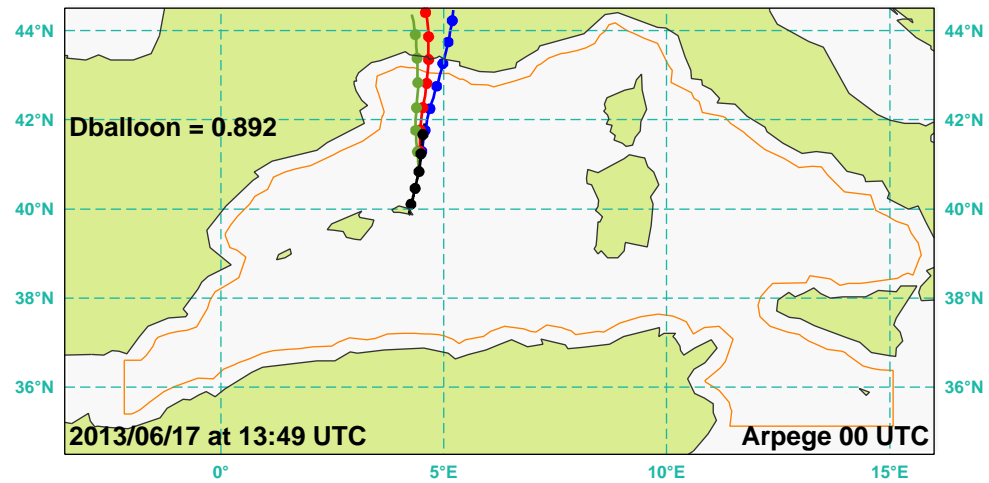

Dots every hours

BLPB B72 trajectory

Balloon Density= Dballoon-0.025

Balloon Density= Dballoon

Balloon Density= Dballoon+0.025

+ Limits of flight domain

Dots every hours

BLPB B72 trajectory

Balloon Density= Dballoon-0.025

Balloon Density= Dballoon

Balloon Density= Dballoon+0.025

+ Limits of flight domain

Dots every hours

BLPB B72 trajectory

Balloon Density= Dballoon-0.025

Balloon Density= Dballoon

Balloon Density= Dballoon+0.025

+ Limits of flight domain

Dots every hours

BLPB B72 trajectory

Balloon Density= Dballoon-0.025

Balloon Density= Dballoon

Balloon Density= Dballoon+0.025

+ Limits of flight domain