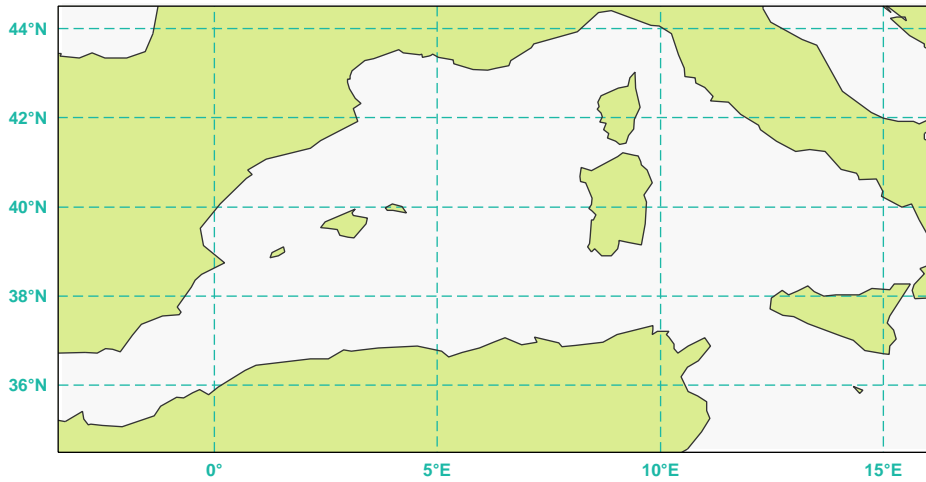

Dots every hours

BLPB B72 trajectory

Balloon Density= Dballoon-0.025

Balloon Density= Dballoon

Balloon Density= Dballoon+0.025

+ Limits of flight domain

Dots every hours

BLPB B72 trajectory

Balloon Density= Dballoon-0.025

Balloon Density= Dballoon

Balloon Density= Dballoon+0.025

+ Limits of flight domain

Dots every hours

BLPB B72 trajectory

Balloon Density= Dballoon-0.025

Balloon Density= Dballoon

Balloon Density= Dballoon+0.025

+ Limits of flight domain

Dots every hours

BLPB B72 trajectory

Balloon Density= Dballoon-0.025

Balloon Density= Dballoon

Balloon Density= Dballoon+0.025

+ Limits of flight domain