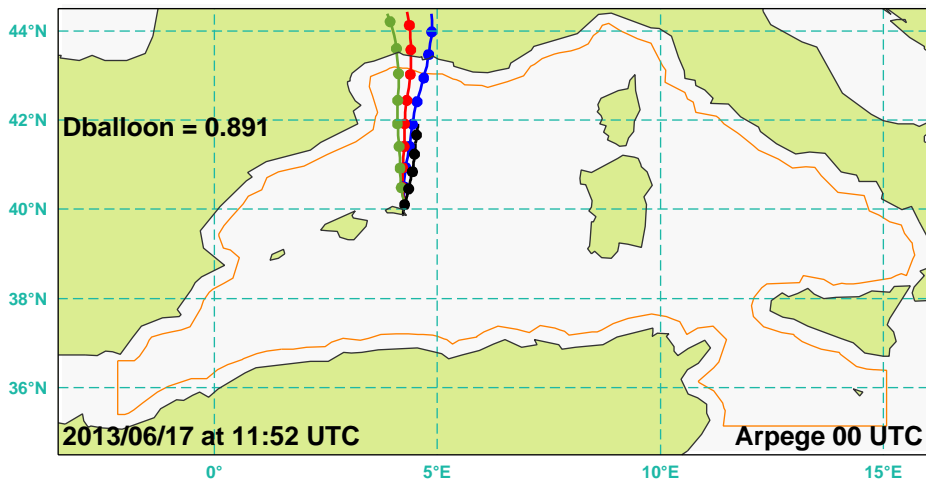

Dots every hours

BLPB B72 trajectory

Balloon Density= Dballoon-0.025

Balloon Density= Dballoon

Balloon Density= Dballoon+0.025

+ Limits of flight domain

Dots every hours

BLPB B72 trajectory

Balloon Density= Dballoon-0.025

Balloon Density= Dballoon

Balloon Density= Dballoon+0.025

+ Limits of flight domain

Dots every hours

BLPB B72 trajectory

Balloon Density= Dballoon-0.025

Balloon Density= Dballoon

Balloon Density= Dballoon+0.025

+ Limits of flight domain

Dots every hours

BLPB B72 trajectory

Balloon Density= Dballoon-0.025

Balloon Density= Dballoon

Balloon Density= Dballoon+0.025

+ Limits of flight domain