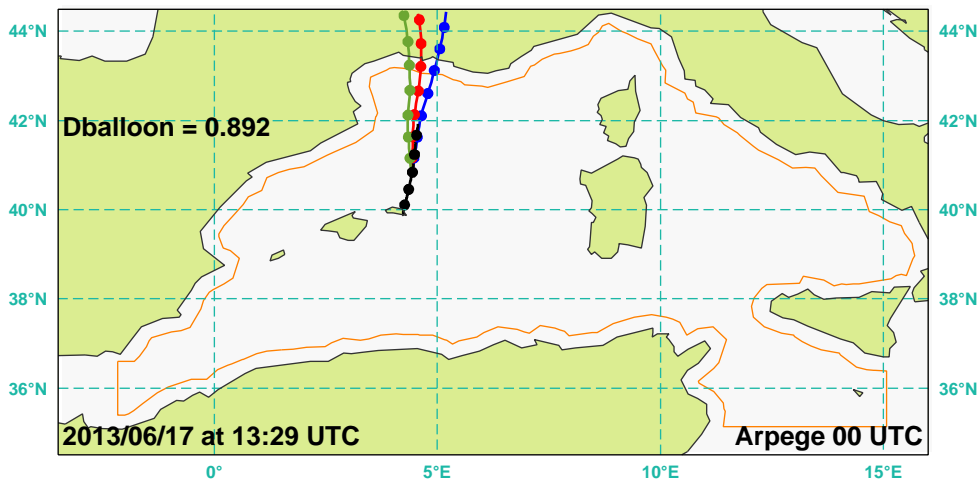

Dots every hours

BLPB B72 trajectory

Balloon Density= Dballoon-0.025

Balloon Density= Dballoon

Balloon Density= Dballoon+0.025

+ Limits of flight domain

Dots every hours

BLPB B72 trajectory

Balloon Density= Dballoon-0.025

Balloon Density= Dballoon

Balloon Density= Dballoon+0.025

+ Limits of flight domain

Dots every hours

BLPB B72 trajectory

Balloon Density= Dballoon-0.025

Balloon Density= Dballoon

Balloon Density= Dballoon+0.025

+ Limits of flight domain

Dots every hours

BLPB B72 trajectory

Balloon Density= Dballoon-0.025

Balloon Density= Dballoon

Balloon Density= Dballoon+0.025

+ Limits of flight domain