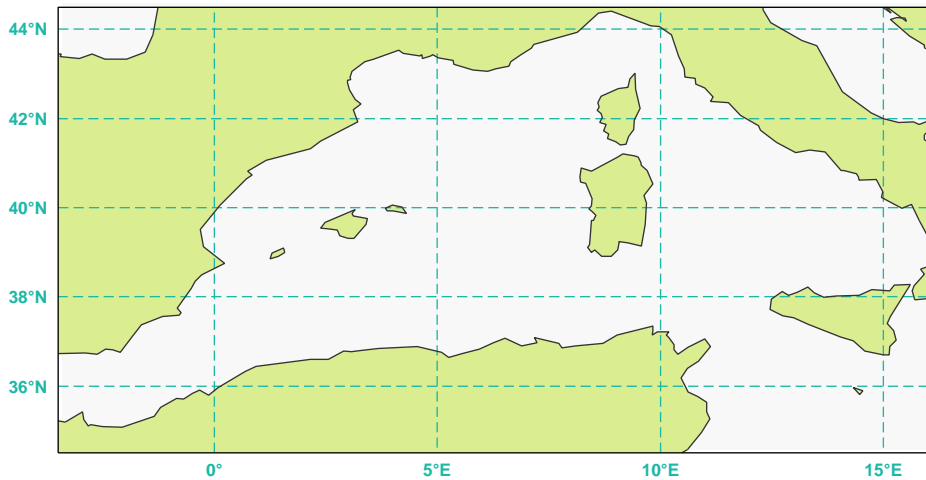

Dots every hours

BLPB B72 trajectory

Balloon Density= Dballoon-0.025

Balloon Density= Dballoon

Balloon Density= Dballoon+0.025

+ Limits of flight domain

Dots every hours

BLPB B72 trajectory

Balloon Density= Dballoon-0.025

Balloon Density= Dballoon

Balloon Density= Dballoon+0.025

+ Limits of flight domain

Dots every hours

BLPB B72 trajectory

Balloon Density= Dballoon-0.025

Balloon Density= Dballoon

Balloon Density= Dballoon+0.025

+ Limits of flight domain

Dots every hours

BLPB B72 trajectory

Balloon Density= Dballoon-0.025

Balloon Density= Dballoon

Balloon Density= Dballoon+0.025

+ Limits of flight domain