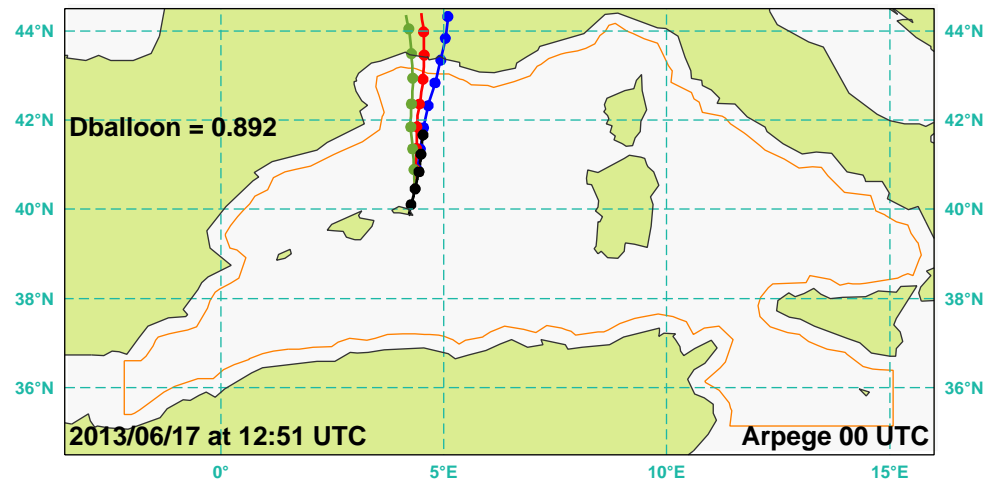

Dots every hours

BLPB B72 trajectory

Balloon Density= Dballoon-0.025

Balloon Density= Dballoon

Balloon Density= Dballoon+0.025

+ Limits of flight domain

Dots every hours

BLPB B72 trajectory

Balloon Density= Dballoon-0.025

Balloon Density= Dballoon

Balloon Density= Dballoon+0.025

+ Limits of flight domain

Dots every hours

BLPB B72 trajectory

Balloon Density= Dballoon-0.025

Balloon Density= Dballoon

Balloon Density= Dballoon+0.025

+ Limits of flight domain

Dots every hours

BLPB B72 trajectory

Balloon Density= Dballoon-0.025

Balloon Density= Dballoon

Balloon Density= Dballoon+0.025

+ Limits of flight domain